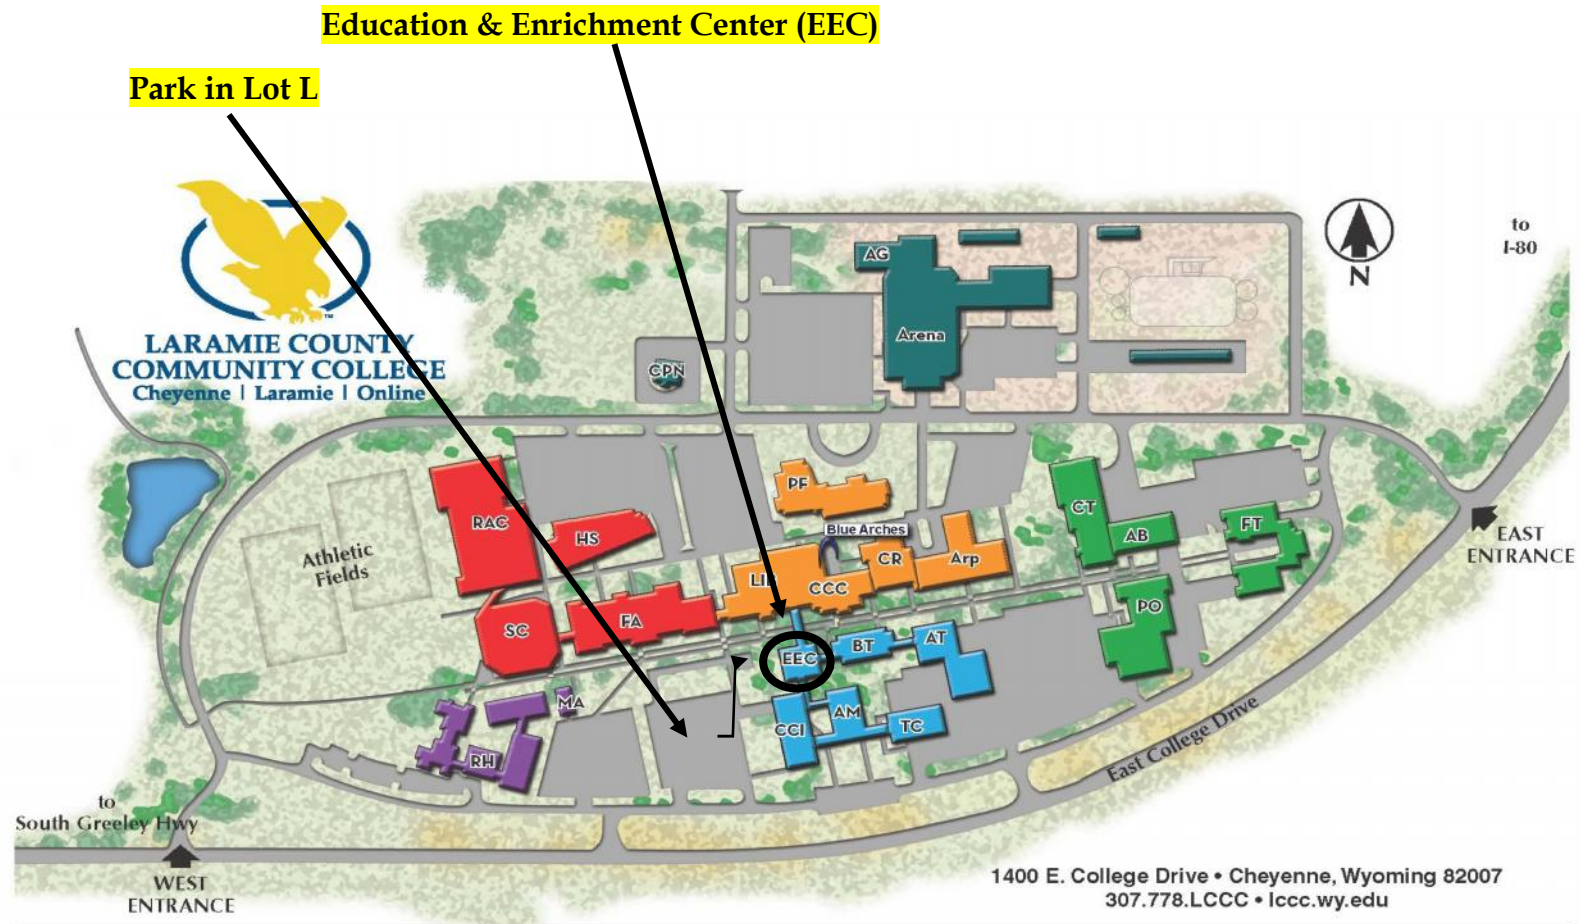

Please park in Lot L (on the south side of campus) which is the large lot to the west of the CCI building and east of the Residence Halls (RH). Walk down the hill on the sidewalk or grass and enter the EEC building from the lower level. The room (EEC 117) will be down the hall and to your right.

Administration (AM)
Business Services
Human Resources
President's Office

Andrikopoulos Business & Technology (BT)

Arena (Aren)

Arp (Arp)
Children's Discovery Center

Auto Body (AB)
UW Manufacturing-Works / PTAC / SBDC

Auto Tech (AT)

Boyd Agriculture (AG)

Career & Technical (CT)
ACES

Center for Conferences & Institutes (CCI)
Boys & Girls Club

Central Plant North (CPN)

Clay Pathfinder (PF)
Admissions
Student Planning & Success
Advising / Career Center / TRIO SSS
Bookstore
Cashier / Student Accounts
Counseling & Campus Wellness
Disability Support Services
Exam Lab & Testing Center
Student Hub
Financial Aid / Student Records
UW LC Extension / Outreach School / UW TRIO

College Community Ctr (CCC)
Dining Room
Playhouse
Student Life
Student Lounge

Crossroads (CR)

Education & Enrichment Ctr (EEC)

Fine Arts (FA)
Esther and John Clay Art Gallery
LCCC Foundation
Student Computer Center/Help Desk